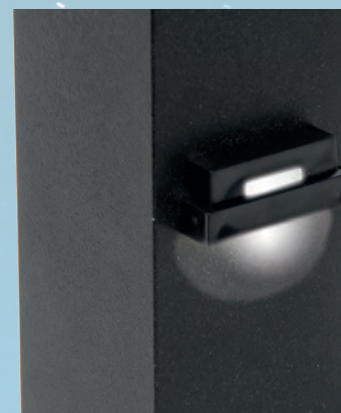

Introducing Magena Star ORNAMENTAL LIGHTING

*Ornamental Post Cap Light
(Available in 2",
2 1/2", and 4")*

*Ornamental Downward
Light (Available in 2",
2 1/2", and 4")*

*Ornamental
Side Light*

*5" Ornamental
Post Cap Light
(Available in White
and Tan Only)*

*Ornamental
Combo Light
(Available in 2",
2 1/2", and 4")*

*Ornamental Tear Drop
Side Light*

*Simple and Easy
to Install*

*Long Lasting
LED's Rated at
50,000 Hours*

*Single Low Voltage
DC Power Supply*

Low Profile

*Post Cap Lights and
Tear Drop Side
Light Available in
12 Standard Powder
Coated Colors*

*5" Post Cap Light
Available in White
and Tan Only*

*Side Light Available
in 8 Colors*

POST CAP & TEAR DROP LIGHT COLORS